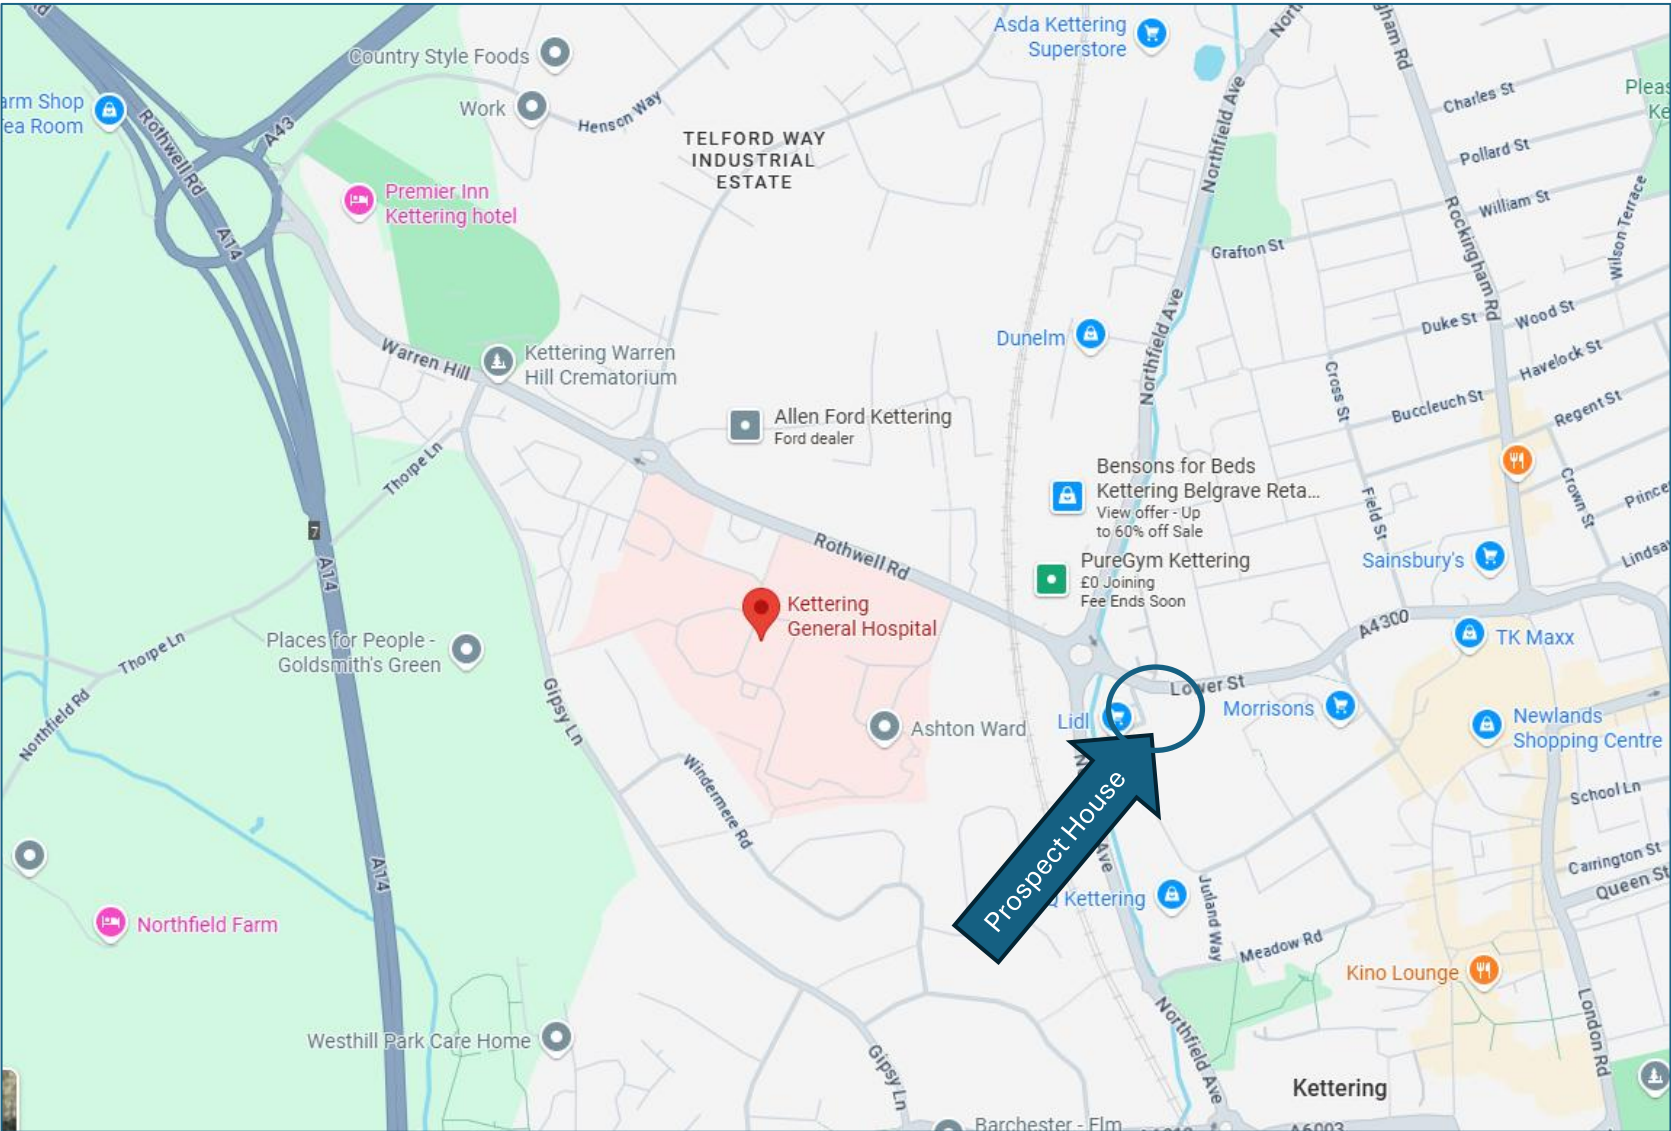

Dermatology Department at KGH

Info correct at time of creation March 2026

Address: Prospect House, Lower Street, Kettering, NN16 8DN

what3words location: [///opera.spoon.spoon](https://www.what3words.com/#!/en/operaspoonspoon)

Local Knowledge – hints & tips for drivers

- **Parking is available at the rear of Prospect House.** There is a 2-hour limit on parking and tickets will be issued to anyone who parks longer than 2 hours without a valid permit. CCTV is in operation.
- Map and directions on following pages

General Driving Directions:

- Leave A14 at Junction 7
- Head towards Kettering Town Centre (right hand lane leaving A14)
- On Warren Hill, pass the crematorium on your left
- Over the roundabout, onto Rothwell Road, with KGH on your right
- At the next roundabout, turn right onto Northfield Avenue, and then left, as if you're going into the Lidl car park
- Follow the road all the way to the end (with shops on your right)
- Straight over at the T-junction into Prospect House car park. 2-hour parking limit.